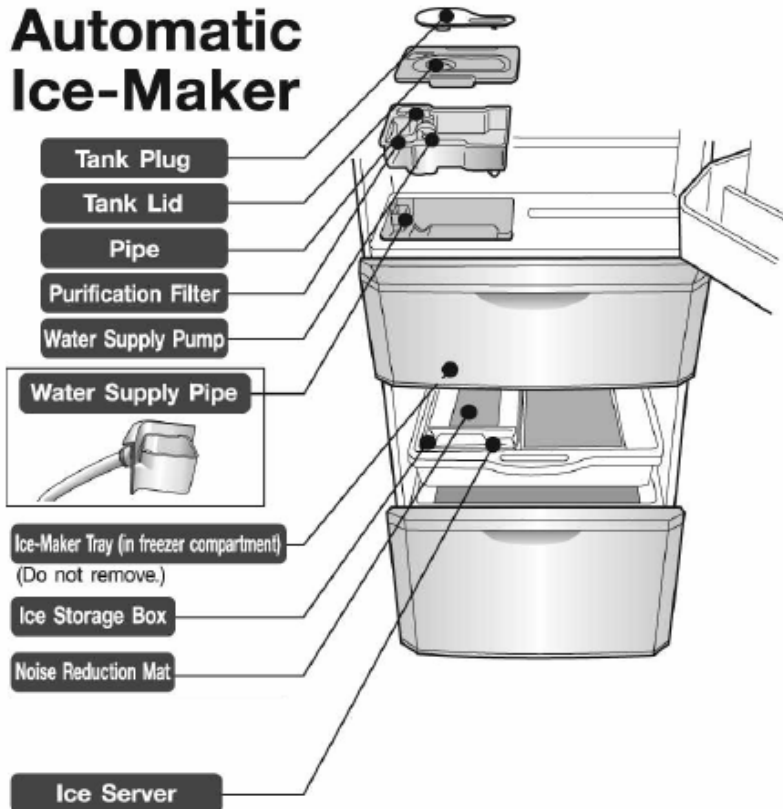

Unit : mm

MR-C405C-A, MR-C405CL-A

REQUIRED SPACE FOR INSTALLATION

MR-C375C-A MR-C375CL-A MR-C405C-A MR-C405CL-A

Refrigerator Compartment

Automatic Ice-Maker

Freezer Compartment

Vegetable Compartment