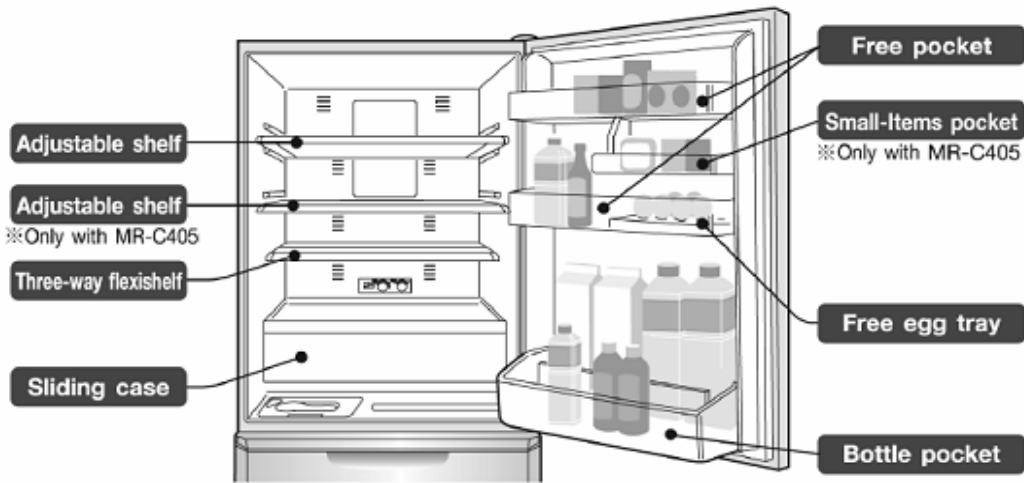

Unit : mm

MR-C405C-A, MR-C405CL-A

REQUIRED SPACE FOR INSTALLATION

MR-C375C-A MR-C375CL-A MR-C405C-A MR-C405CL-A

Refrigerator Compartment

Automatic Ice-Maker

Freezer Compartment

Vegetable Compartment