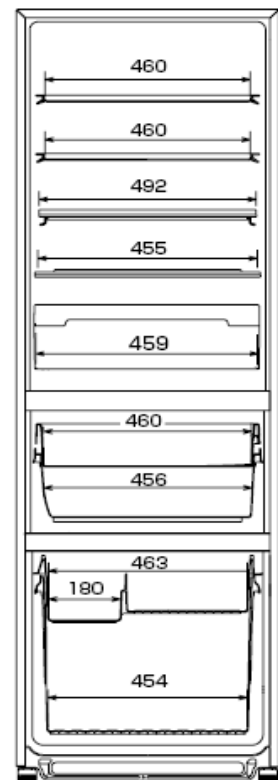

Unit : mm

MR-C405C-A, MR-C405CL-A

REQUIRED SPACE FOR INSTALLATION

MR-C375C-A MR-C375CL-A MR-C405C-A MR-C405CL-A

Refrigerator Compartment

Automatic Ice-Maker

Freezer Compartment

Vegetable Compartment