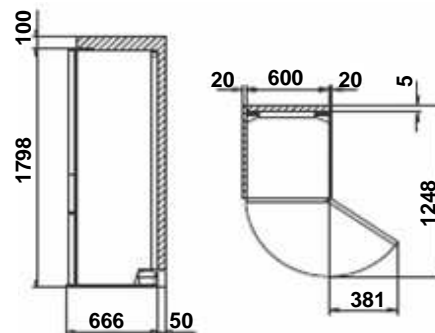

Unit : mm

MR-C405C-A, MR-C405CL-A

REQUIRED SPACE FOR INSTALLATION

MR-C375C-A MR-C375CL-A MR-C405C-A MR-C405CL-A

Refrigerator Compartment

Automatic Ice-Maker

Freezer Compartment

Vegetable Compartment